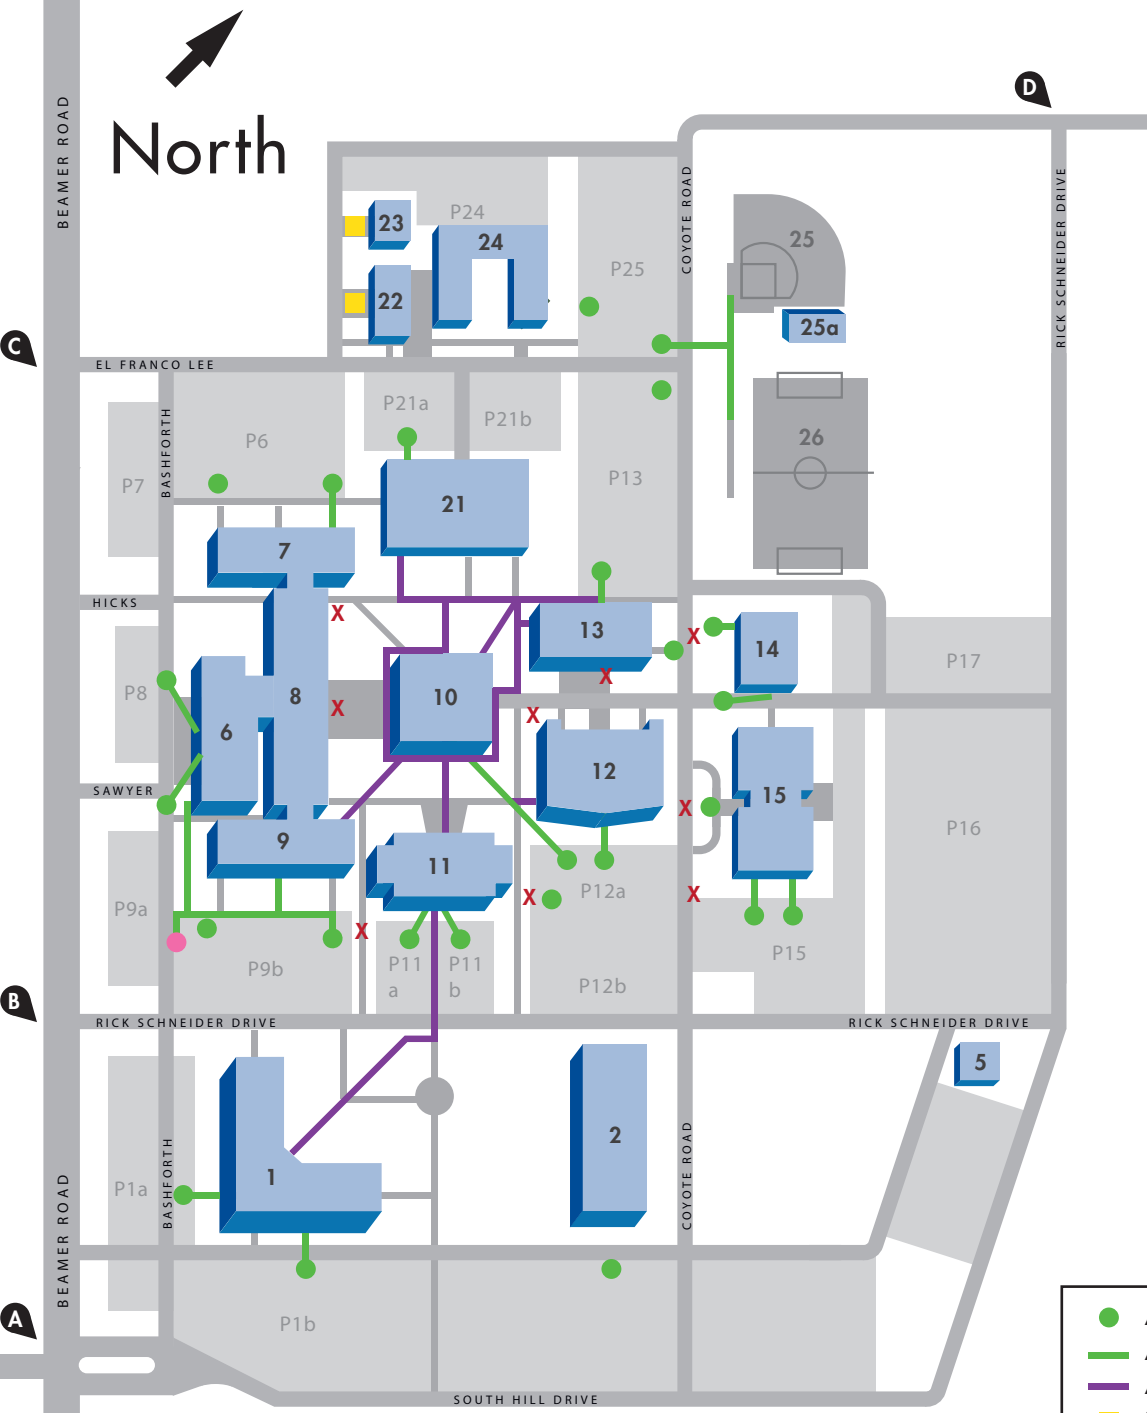

SOUTH CAMPUS

- S1 Science and Allied Health Building
- S2 Engineering and Technology Center
- S5 East Plant
- S6 Welcome Center
- S7 Academic Wing-North
- S8 Academic Hall
- S9 Academic Wing-South
- S10 Library
- S11 Student Center/Bookstore
- S12 Interactive Learning Center
- S13 Jones Classroom Building
- S14 HVAC Technology
- S15 Fine Arts Center
- S21 Gymnasium
- S22 General Services Building/Deliveries
- S23 West Plant
- S24 Cosmetology Center
- S25 Softball Field
- S25a Softball Training Facility
- S26 Soccer Field

- Accessible Parking
- Accessible Route from Parking
- Accessible Route within Site
- No Accessible Parking
- X No Accessible Route
- Metro Bus Stop

X Designated Campus Entry

13735 Beamer Rd.
Houston, Texas 77089
281-998-6150