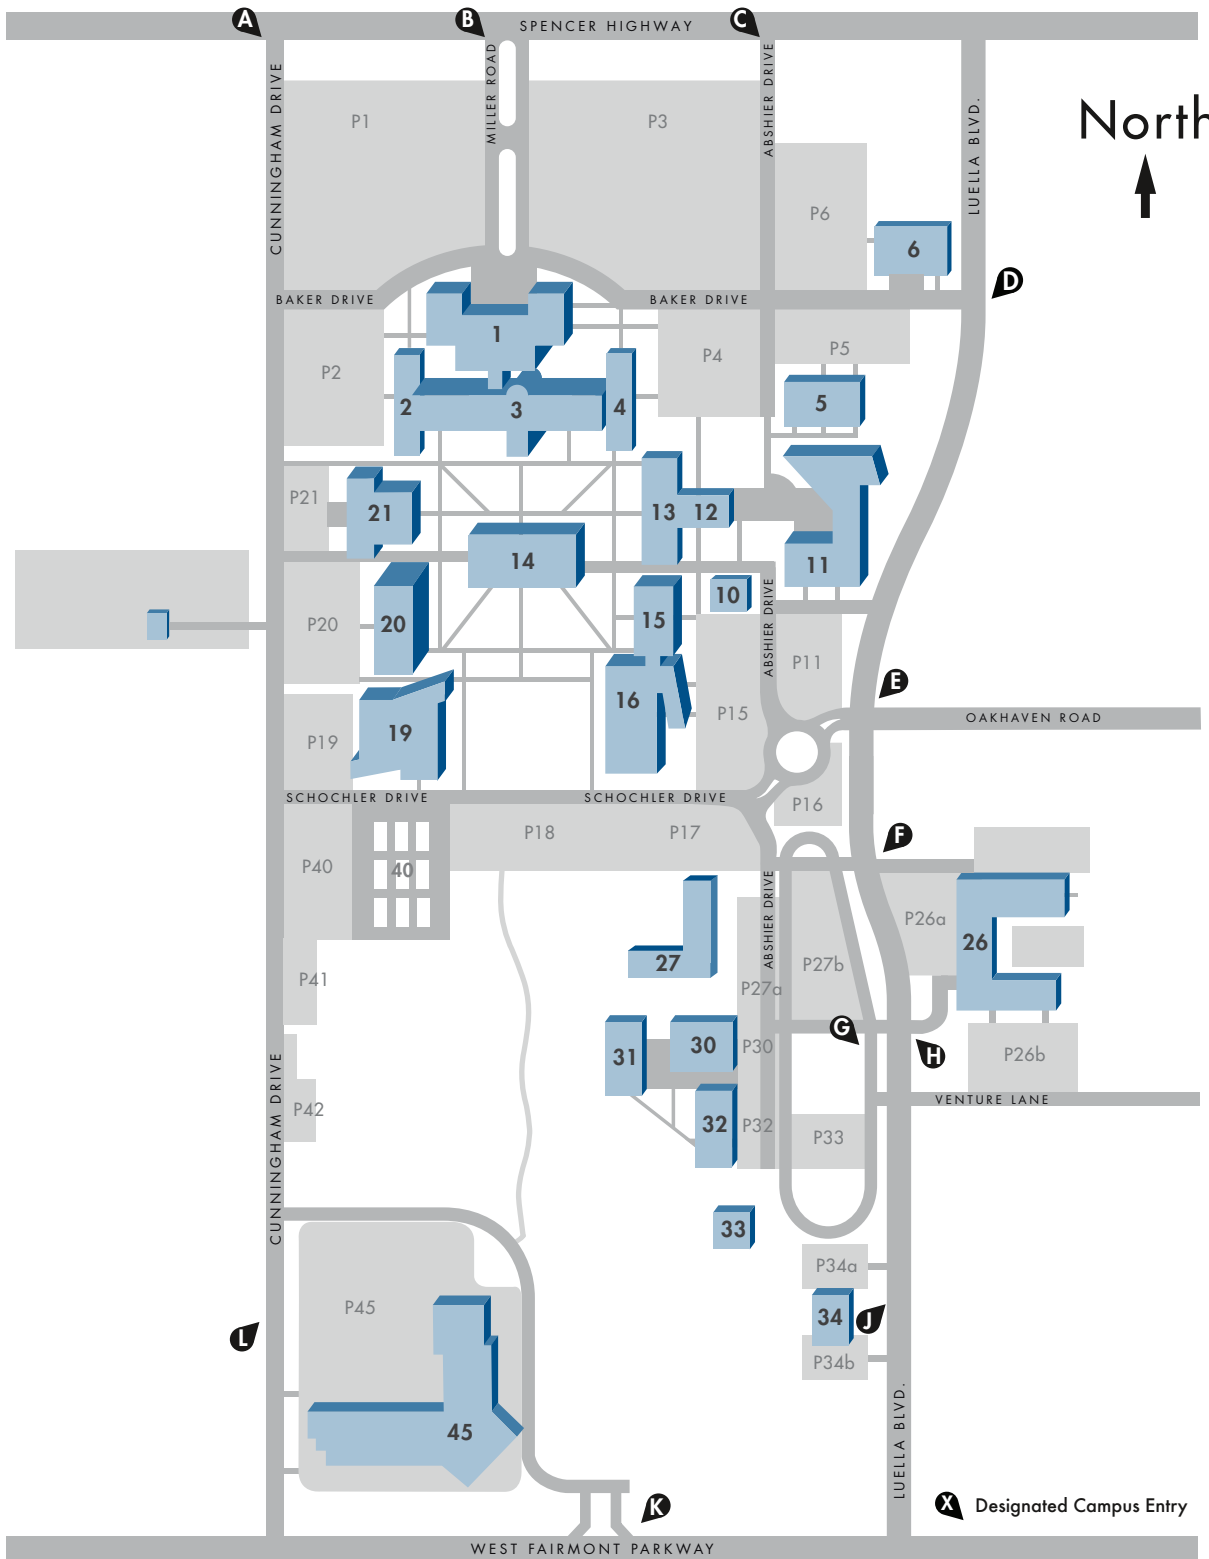

CENTRAL CAMPUS

- C1 Interactive Learning Center
- C2 West Classroom Building
- C3 Administration Building
- C4 East Classroom Building
- C5 Music Building
- C6 Education Center-Lab School
- C10 Central Plant
- C11 Health Science Building
- C12 Slocomb Auditorium
- C13 Fine Arts Center
- C14 Student Center/Bookstore
- C15 Davison Building
- C16 Anderson-Ball Classroom Building
- C19 Science Building
- C20 Frels Building
- C21 Library
- C26 Automotive and Career Center
- C27 Welcome Center
- C30 Facilities Services/Storage
- C31 Technical Education Building
- C32 Welding Building
- C33 Facilities Services/Grounds
- C34 General Service Building/Deliveries/Police
- C40 Tennis Courts
- C45 LyondellBasell Center for Petrochemical, Energy, & Technology

8060 Spencer Hwy. | Pasadena, Texas 77505

281-998-6150

An Equal Opportunity Institution

Updated 10/20/2022